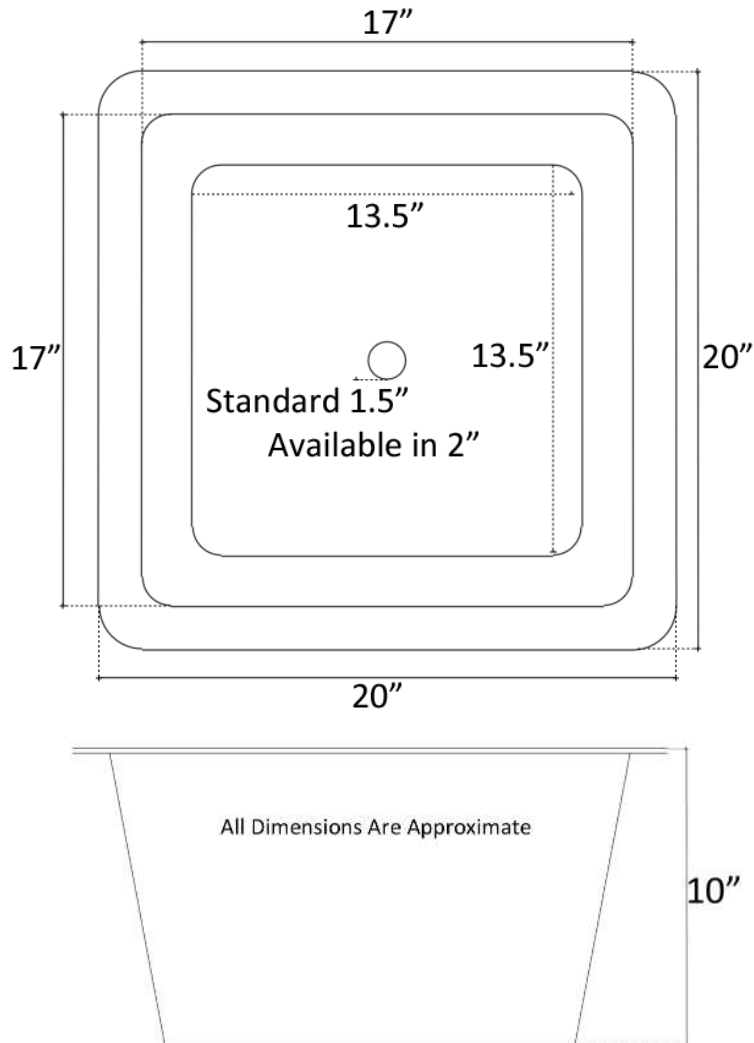

Description:

- Copper
- Drop-In or Undermount
- Use standard 1.5" drain
- Also available with 2" Drain
- Clean with mild soap
No abrasive chemicals

Available Finishes:

- DB** Dark Bronze
- WC** Weathered Copper
- PN** Polished Nickel
- SN** Satin Nickel
- PW** Pewter

Available Drains:

- D004** Grid Strainer
- D005** Lift and Turn
- D006** Pop-up w/ lift rod
- D101-** Decorative Drains
- D604**
- D001** 2" Bar Drain
(Must specify in sink description)

DIMENSIONS WILL VARY. DO NOT use this sheet as a guide for countertop cuts.